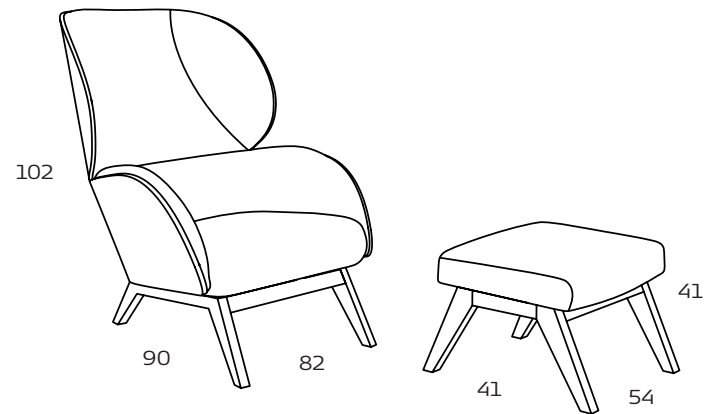

Design elements

2 Combinations
Available in fabric and leather

How to design

1. Choose design 100 4200
2. Choose fabric or leather
3. Choose legs

Legs

● Black 001 ● Oak wood 003

Dimensions

FLEXLUX reserves the right to modify or delete prices, products and product specifications without any prior notice. FLEXLUX has no liability for any errors or omissions in the materials. All weights and measures shown are best approximations. Seams and stitching can vary from fabric to leather.

Design Chair

Shown combination: 4200

Specifications

Size (WxDxH) cm	82 x 90 x 102
Number of collis	1
CBM collis	0.63
Weight of collis	23.5 kg

Group	Price
1	€ 819,00
2	€ 839,00
3	€ 859,00
4	€ 919,00
Omaha	€ 969,00
Dakota	€ 1.019,00
Savoy	€ 1.169,00
Safari	-
Nature	€ 1.339,00