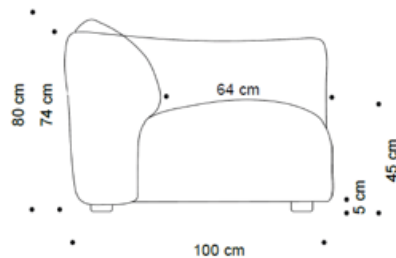

Specifications of Melfi

Flexlux Melfi is a modern lounge sofa series that evokes comfort by fusing rounded sophistication with refined, playful details. Its robust low-profile and cushioned appearance offers a true lounge experience. The pull-in stitching and piping lend the design a lively and exclusive look. Its contemporary aesthetic appeals to the senses and stands out in the modern living space. The series consists of various modules, including ottomans, allowing customised configurations. Due to all-around padding, each module can also stand on its own.

Design elements

Choose a combination or design yourself with the modules. Available in fabric.

How to design

1. Choose design 384
2. Choose combination/modules
3. Choose fabric