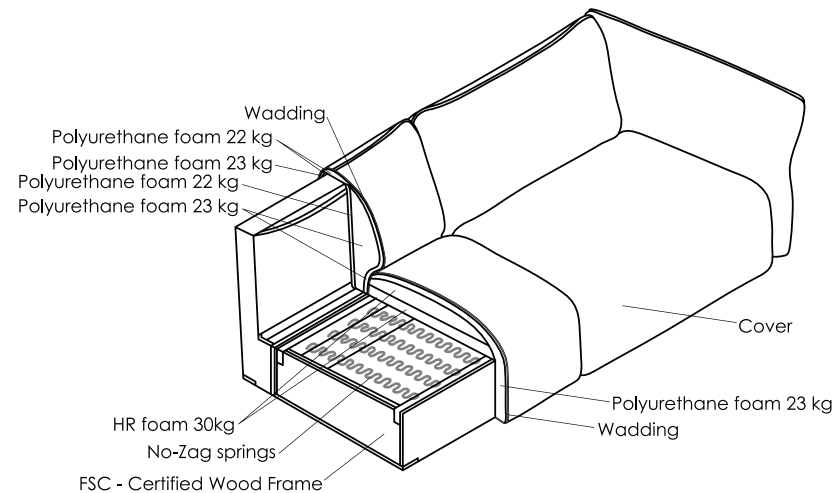

FLEXLUX

Embrace your Space

Melfi sofa

Retail price list

Specifications of Melfi

Flexlux Melfi is a modern lounge sofa series that evokes comfort by fusing rounded sophistication with refined, playful details. Its robust low-profile and cushioned appearance offers a true lounge experience. The pull-in stitching and piping lend the design a lively and exclusive look. Its contemporary aesthetic appeals to the senses and stands out in the modern living space. The series consists of various modules, including ottomans, allowing customised configurations. Due to all-around padding, each module can also stand on its own.

Design elements

Choose a combination or design yourself with the modules. Available in fabric.

How to design

1. Choose design 384
2. Choose combination/modules
3. Choose fabric

Construction

FLEXLUX reserves the right to modify or delete prices, products and product specifications without any prior notice. FLEXLUX has no liability for any errors or omissions in the materials. All weights and measures shown are best approximations. Seams and stitching can vary from fabric to leather.

Melfi sofa

Flexlux ExWorks Price list

FLEXLUX
Embrace your Space

1 seater

Shown combination: 1111

Specifications

Size (WxDxH) cm	120 x 100 x 80
Number of collis	1
CBM collis	99
Weight of collis	52 kg

Group	Price
1	€ 889,00
2	€ 919,00
3	€ 979,00
4	€ 1.079,00
Omaha	-
Dakota	-
Savoy	-
Safari	-
Nature	-