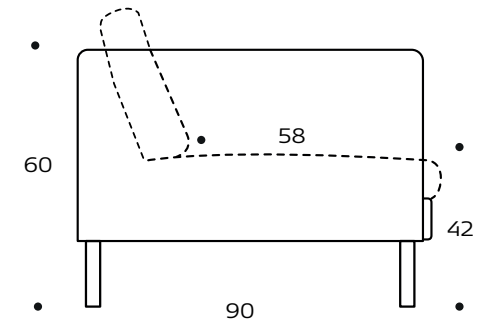

Dimensions