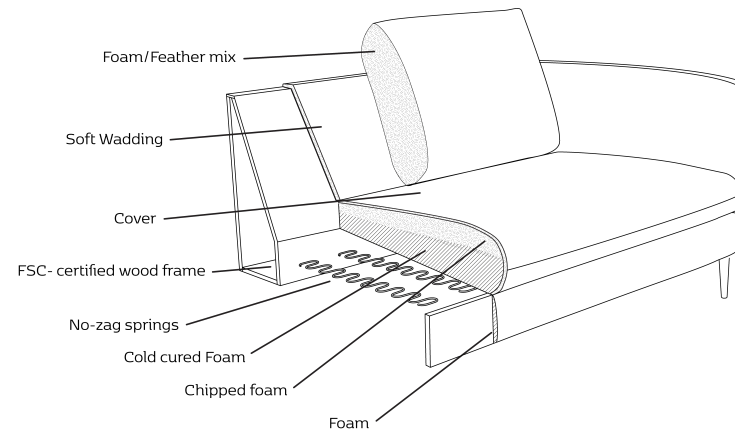

FLEXLUX

Embrace your Space

Bolzano sofa

Retail price list

Specifications of Bolzano

The classic lines of the Bolzano sofa suits any interior. Bolzano is a new interpretation of the classic sofa. It's classic cut provides a multitude of upholstery options. Scandinavian design touch with clean lines and quality. Bolzano is crafted by some of the best craftsmen in Europe.

Design elements

10 Combinations
Available in fabric

How to design

1. Choose design 345
2. Choose combination
3. Choose fabric

Dimensions

Construction

FLEXLUX reserves the right to modify or delete prices, products and product specifications without any prior notice. FLEXLUX has no liability for any errors or omissions in the materials. All weights and measures shown are best approximations. Seams and stitching can vary from fabric to leather.