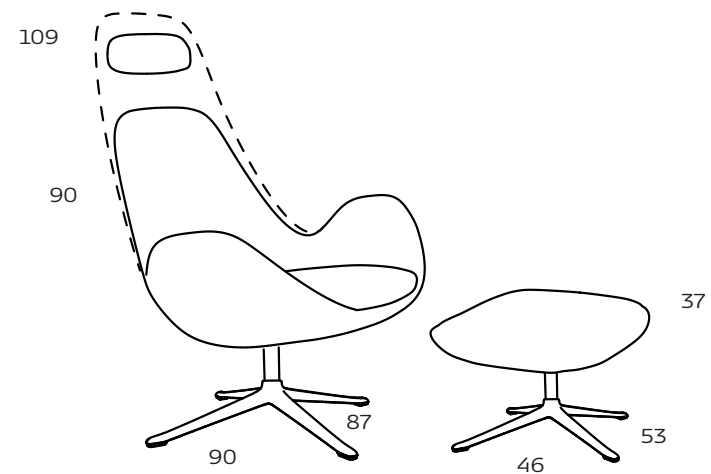

FLEXLUX

Embrace your Space

Ghost High

Retail price list

Specifications of Ghost

The Ghost armchair has a light, organic appearance. In combination with the shapes of the chair and the metal swivel base, we designed an icon with an exclusive look. You find this elegant model both in a high and a low back version. Both have each their expression and make daily living a bit more exclusive.

Design elements

4 Combinations
Available in fabric and leather

How to design

1. Choose design: Ghost Low: 100 1300 or Ghost High: 100 1310
2. Choose fabric or leather
3. Choose legs

Legs

● Black 060 ● Polished Alu 065

Dimensions

Design Chair

Shown combination: 1310

Specifications

Size (WxDxH) cm	87.5 x 80 x 118.5
Number of collis	1
CBM collis	0.7
Weight of collis	16 kg

Group	Price
1	€ 919,00
2	€ 939,00
3	€ 959,00
4	€ 979,00
Omaha	€ 1.059,00
Dakota	€ 1.079,00
Savoy	€ 1.269,00
Safari	-
Nature	€ 1.339,00

Design Chair

Shown combination: 1310

Specifications

Size (WxDxH) cm	87.5 x 80 x 118.5
Number of collis	1
CBM collis	0.7
Weight of collis	16 kg

Group	Price
1	€ 919,00
2	€ 939,00
3	€ 959,00
4	€ 979,00
Omaha	€ 1.059,00
Dakota	€ 1.079,00
Savoy	€ 1.269,00
Safari	-
Nature	€ 1.339,00