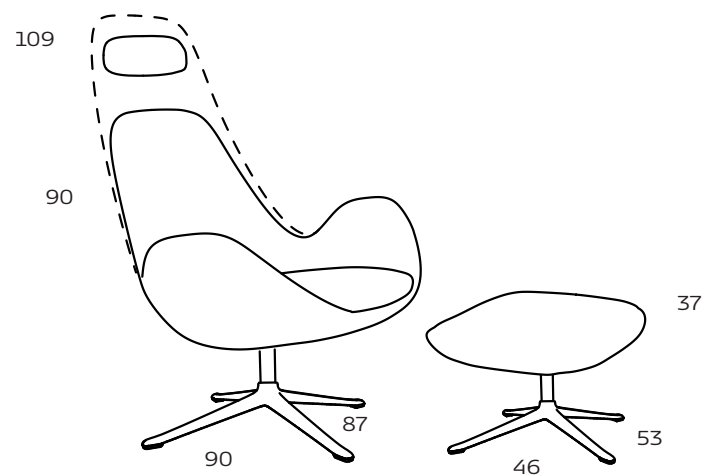

## Specifications of Ghost

The Ghost armchair has a light, organic appearance. In combination with the shapes of the chair and the metal swivel base, we designed an icon with an exclusive look. You find this elegant model both in a high and a low back version. Both have each their expression and make daily living a bit more exclusive.

## How to design

1. Choose design: Ghost Low: 100 1300 or Ghost High: 100 1310
2. Choose fabric or leather
3. Choose legs

## Dimensions