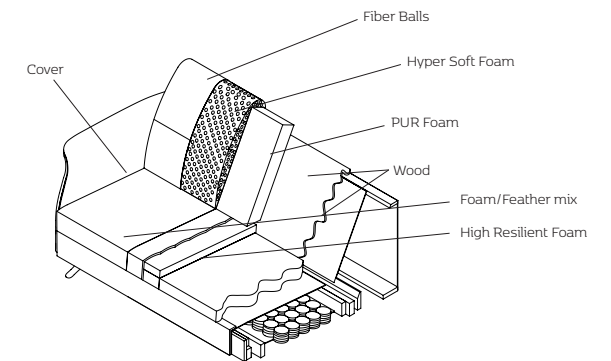

Arm measure:
13cm x 48cm

Arm measure:
16cm x 48cm

● Armrest 5 **Oak**

● Armrest 6 **Walnut**

Legs

● Aluminium **101**

● Black **103**

● Wood Decor Walnut **141**

● Wood Decor Oak **142**

Dimensions

Construction

FLEXLUX reserves the right to modify or delete prices, products and product specifications without any prior notice. FLEXLUX has no liability for any errors or omissions in the materials. All weights and measures shown are best approximations. Seams and stitching can vary from fabric to leather.