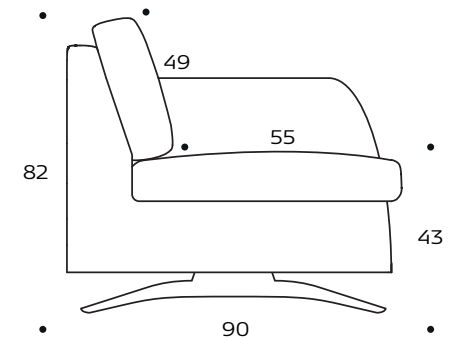

Dimensions