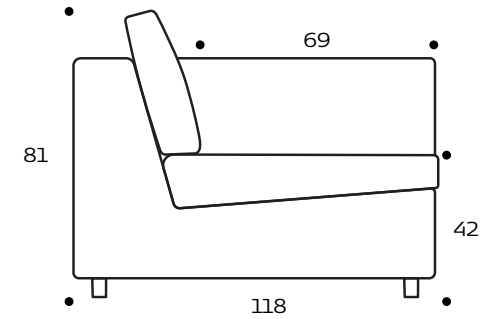

Design elements

13 Combinations
Available in fabric

How to design

1. Choose design 354
2. Choose combination
3. Choose fabric

Dimensions

Construction

2.5 seater

Shown combination: 2521

Specifications

Size (WxDxH) cm	186,5 x 118 x 81
Number of collis	1
CBM collis	142
Weight of collis	68 kg

Group	Price
1	€ 1.439,00
2	€ 1.499,00
3	€ 1.579,00
4	€ 1.759,00
Omaha	-
Dakota	-
Savoy	-
Safari	-
Nature	-

Footrest

Shown combination: 1740

Specifications

Size (WxDxH) cm	131 x 61 x 42
Number of collis	1
CBM collis	34
Weight of collis	25 kg

Group	Price
1	€ 379,00
2	€ 389,00
3	€ 409,00
4	€ 459,00
Omaha	-
Dakota	-
Savoy	-
Safari	-
Nature	-