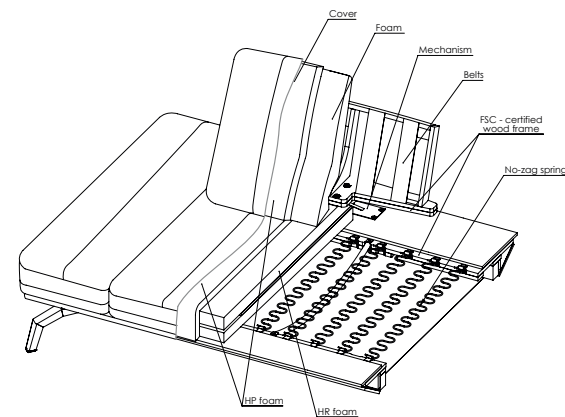

FLEXLUX

Embrace your Space

Tropea sofa

Retail price list

Specifications of Tropea

Freedom to relax. Comfortable sitting comfort during the day. Relaxing feeling in the evening. Flexlux Tropea becomes the gathering point for the whole family. The light, almost floating design fits into all modern homes. The backrest can be placed in two positions. When pushed forward, you have wonderful sofa comfort. When it is pushed back you have a wonderful relaxing lounge feeling. The armrest has a built-in tilting function and can be adjusted to several heights.

Enjoy your home.

Design elements

6 combinations

Available in fabric or leather

How to design

1. Choose design 346
2. Choose combination
3. Choose fabric or leather

Construction

Tropea sofa

Flexlux ExWorks Price list

FLEXLUX
Embrace your Space

3 seater

Shown combination: 3221

Specifications

Size (WxDxH) cm	252 x 145 x 90
Number of collis	1
CBM collis	189
Weight of collis	97 kg

Group	Price
1	€ 1.999,00
2	€ 2.029,00
3	€ 2.099,00
4	€ 2.229,00
Omaha	€ 2.609,00
Dakota	€ 2.659,00
Savoy	€ 3.179,00
Safari	-
Nature	€ 3.399,00

3 seater + Open end

Shown combination: 0071
Mirrored combination: 0081

Specifications

Size (WxDxH) cm	296 x 145 x 90
Number of collis	2
CBM collis	192
Weight of collis	123 kg

Group	Price
1	€ 2.329,00
2	€ 2.369,00
3	€ 2.439,00
4	€ 2.579,00
Omaha	€ 2.979,00
Dakota	€ 3.029,00
Savoy	€ 3.589,00
Safari	-
Nature	€ 3.829,00