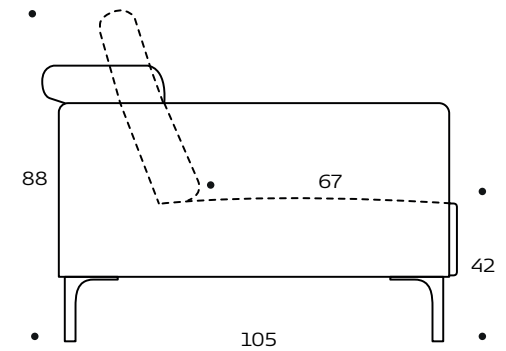

Design elements

10 Combinations
Available in fabric

How to design

1. Choose design 340
2. Choose combination
3. Choose fabric or leather

Dimensions

Construction

2 seater

Shown combination: 2221

Specifications

Size (WxDxH) cm	170 x 114 x 88
Number of collis	1
CBM collis	121
Weight of collis	54 kg

Group	Price
1	€ 1.279,00
2	€ 1.319,00
3	€ 1.369,00
4	€ 1.489,00
Omaha	€ 1.809,00
Dakota	€ 1.879,00
Savoy	€ 2.159,00
Safari	-
Nature	€ 2.539,00