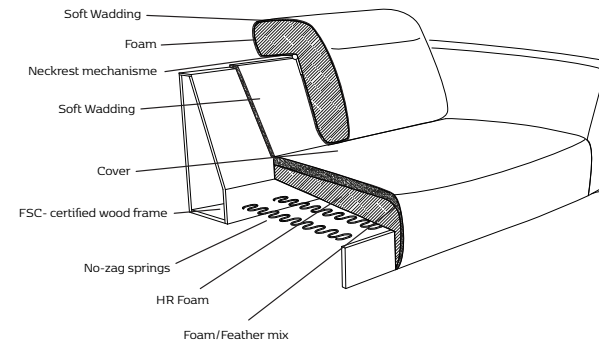

Design elements

10 Combinations
Available in fabric

How to design

1. Choose design 340
2. Choose combination
3. Choose fabric or leather

Dimensions

Construction

2 seater

Shown combination: 2221

Specifications

Size (WxDxH) cm	170 x 114 x 88
Number of collis	1
CBM collis	121
Weight of collis	54 kg

Group	Price
1	€ 1.279,00
2	€ 1.319,00
3	€ 1.369,00
4	€ 1.489,00
Omaha	€ 1.809,00
Dakota	€ 1.879,00
Savoy	€ 2.159,00
Safari	-
Nature	€ 2.539,00